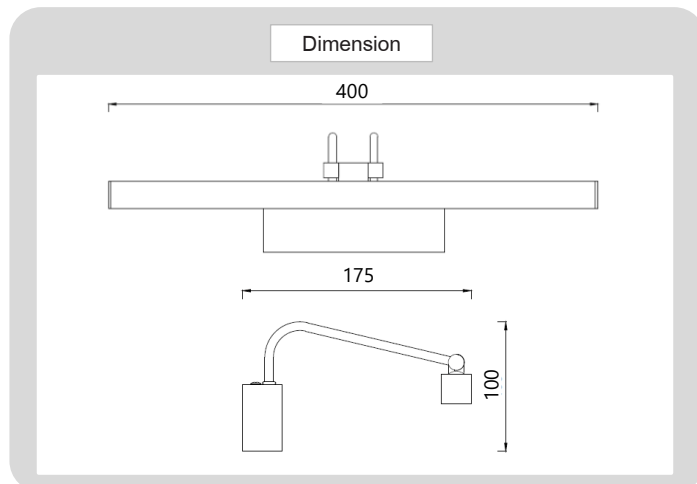

Product

IP44
RATING

Specification

HOUSING DETAILS

PRODUCT CODE	:	WA-326-WT144
NAME	:	PICTURE SERIES LAMP
BRAND	:	ARTISAN LIGHTING PHUKET
MATERIAL	:	ALUMINUM, METAL, OPAL ACRYLIC
COLOUR	:	SILVER, ALUMINUM, CHROME BASE
LAMP TYPE	:	8W LED SMD 2835
CONTROL GEAR	:	LED DRIVER INCLUDED
LED COLOUR	:	2700K, 3000K, 4000K
DIMENSION	:	400X175X100
IP RATING	:	IP44
REMARK	:	