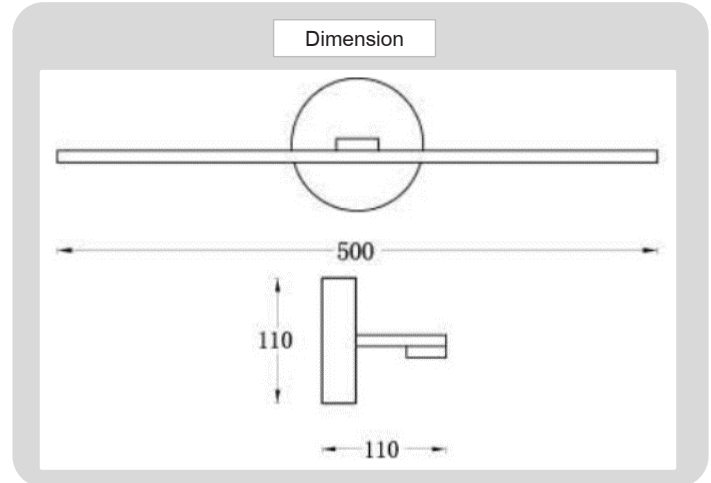

Product

IP44
RATING

Specification

HOUSING DETAILS

PRODUCT CODE	:	WA-326-WT105
NAME	:	PICTURE SERIES LAMP
BRAND	:	ARTISAN LIGHTING PHUKET
MATERIAL	:	ALUMINUM, METAL, OPAL ACRYLIC
COLOUR	:	BLACK, BRONZE, BRASS, SATIN, CHROME
LAMP TYPE	:	8W LED SMD 2835
CONTROL GEAR	:	LED DRIVER INCLUDED
LED COLOUR	:	2700K, 3000K, 4000K
DIMENSION	:	500X110X110 mm.
IP RATING	:	IP44
REMARK	:	

Artisan Lighting Phuket Co.,Ltd.

100/364-5 Moo.5 Pracha-U-Thid Rd., Rassada, Muang, Phuket 83000 Thailand. Tel : (+66) 076 376 101

Mobile & Line ID : 086 945 8988, 093 579 9471 Email : support@artisanlighting.net, www.artisanlighting.net