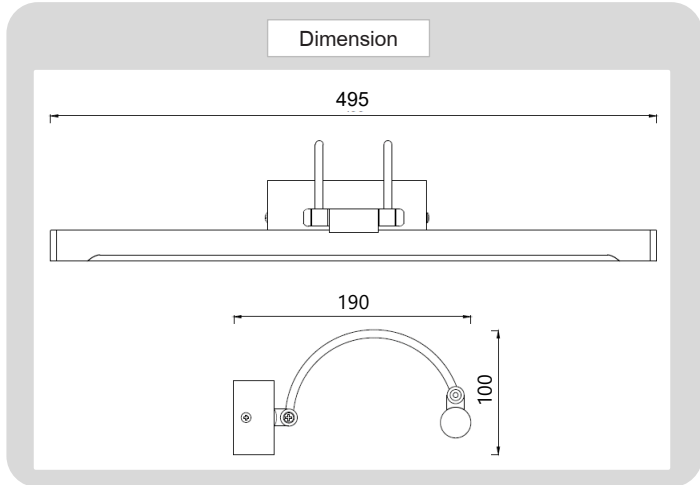

Product

IP44
RATING

Specification

HOUSING DETAILS

PRODUCT CODE	:	WA-326-WT102
NAME	:	PICTURE SERIES LAMP
BRAND	:	ARTISAN LIGHTING PHUKET
MATERIAL	:	METAL, OPAL ACRYLIC
COLOUR	:	BLACK, BRONZE, BRASS, SATIN, CHROME
LAMP TYPE	:	8W LED SMD 2835
CONTROL GEAR	:	LED DRIVER INCLUDED
LED COLOUR	:	2700K, 3000K, 4000K
DIMENSION	:	495X100X190 mm.
IP RATING	:	IP44
REMARK	:	

Artisan Lighting Phuket Co.,Ltd.

100/364-5 Moo.5 Pracha-U-Thid Rd., Rassada, Muang, Phuket 83000 Thailand. Tel : (+66) 076 376 101

Mobile & Line ID : 086 945 8988, 093 579 9471 Email : support@artisanlighting.net, www.artisanlighting.net