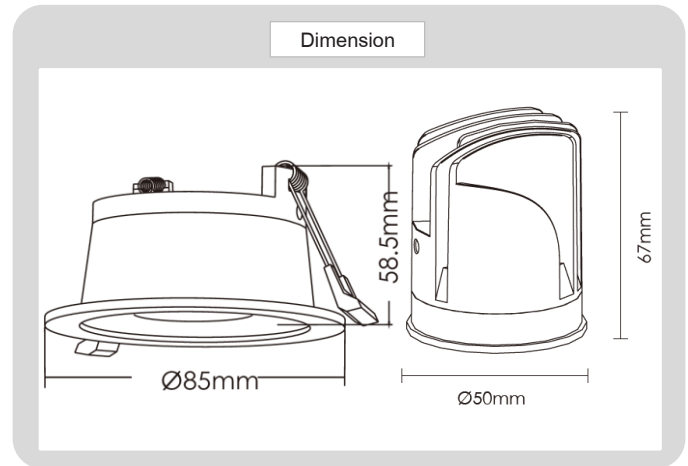

Product

CREE LEDs

Specification

HOUSING DETAILS

PRODUCT CODE	:	DL-321-SD042BM
NAME	:	RECESSED DOWNLIGHT
BRAND	:	ARTISAN LIGHTING PHUKET
MATERIAL	:	ALUMINUM DIE-CAST
FINISHING	:	POWDER COATED WHITE, BLACK
ADJUSTABLE	:	YES
DIMENSION	:	D85 X 58 mm.
CUT OUT	:	D75 mm.

LIGHT SOURCE

LAMP TYPE	:	LED MODEL COB (CREE)
POWER	:	LED 7W / 12W, 15W OPTIONAL
COLOR TEMPERATURE CCT	:	2700K, 3000K, 4000K, 6000K
LUMEN	:	500-690LM 7W
CRI	:	90 / (80, 97, OPTIONAL)
DIMMABLE	:	NO / (YES OPTIONAL)
BEAM ANGLE	:	24°, (15°, 38°, 50° OPTIONAL)
IP RATING	:	IP20, (IP44 OPTIONAL)
LIFE TIME	:	40,000 HRS.