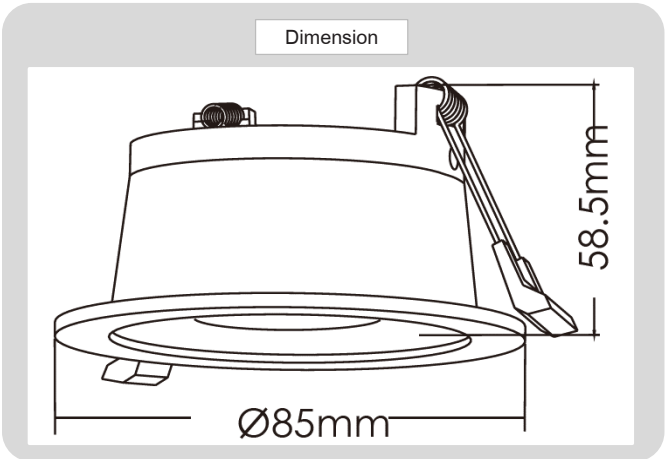

Product

Specification

HOUSING DETAILS

PRODUCT CODE	:	DL-321-SD042BM
NAME	:	RECESSED DOWNLIGHT
BRAND	:	ARTISAN LIGHTING PHUKET
MATERIAL	:	ALUMINUM DIE-CAST
FINISHING	:	POWDER COATED WHITE, BLACK
ADJUSTABLE	:	YES
DIMENSION	:	D85 X 58 mm.
CUT OUT	:	D75 mm.
LAMP TYPE OPTION	:	GU10, MR16 GU5.3, LED COB (CREE)
IP RATING	:	IP 20
REMARK	:	