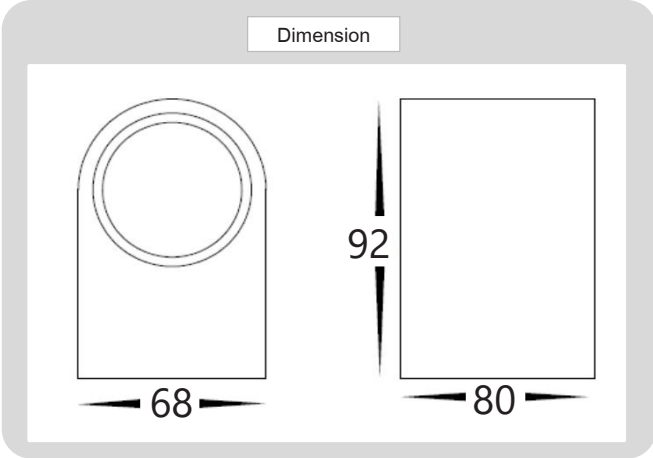

Product

Specification

PRODUCT DETAILS

PRODUCT CODE	:	WA-346-MB40237
NAME	:	WALL LAMP OUTDOOR
BRAND	:	ARTISAN LIGHTING PHUKET
MATERIAL	:	ALUMINUM DIE-CAST, GLASS
FINISHING	:	POWDER COATED BLACK
ADJUSTABLE	:	NO
DIMENSION	:	W68 X L92 X H80 mm.
LAMP TYPE OPTION	:	GU10 X 1
IP RATING	:	IP65
REMARK	:	LED BULB NOT INCLUDED