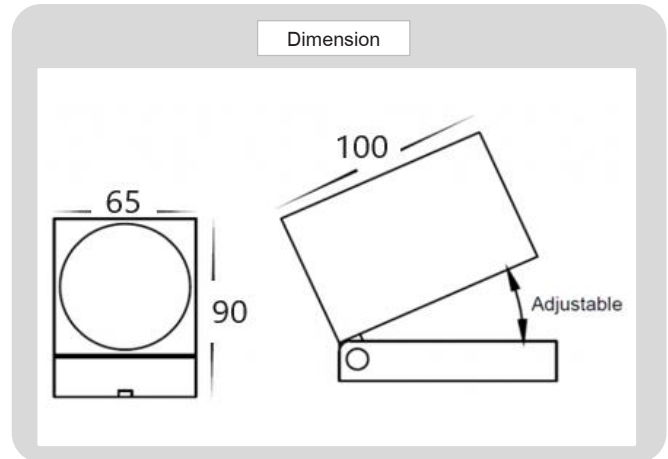

Product

Specification

PRODUCT DETAILS

PRODUCT CODE	:	WA-346-BLWLAD240
NAME	:	WALL LAMP OUTDOOR
BRAND	:	ARISAN LIGHTING PHUKET
MATERIAL	:	ALUMINUM DIE-CAST, GLASS
FINISHING	:	SILVER
ADJUSTABLE	:	YES 0°-90°
DIMENSION	:	W65 X L90 X H100 mm.
LAMP TYPE OPTION	:	GU10 X 1
IP RATING	:	IP65
REMARK	:	LED BULB NOT INCLUDED