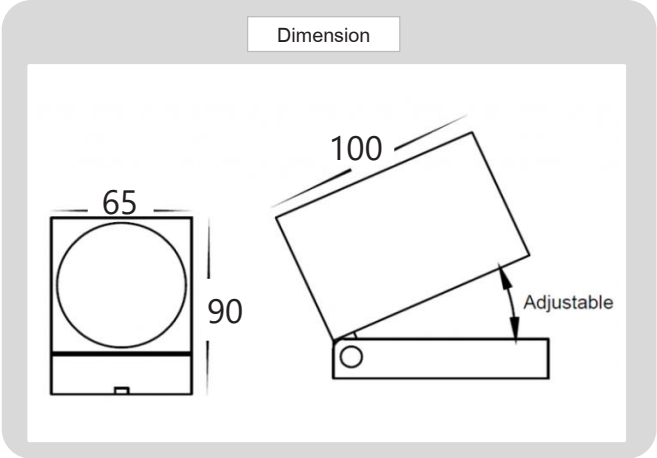

Product

Specification

PRODUCT DETAILS

PRODUCT CODE	:	WA-346-BLWLAD240
NAME	:	WALL LAMP OUTDOOR
BRAND	:	ARISAN LIGHTING PHUKET
MATERIAL	:	ALUMINUM DIE-CAST, GLASS
FINISHING	:	POWDER COATED BLACK
ADJUSTABLE	:	YES 0°-90°
DIMENSION	:	W65 X L90 X H100 mm.
LAMP TYPE OPTION	:	GU10 X 1
IP RATING	:	IP65
REMARK	:	LED BULB NOT INCLUDED