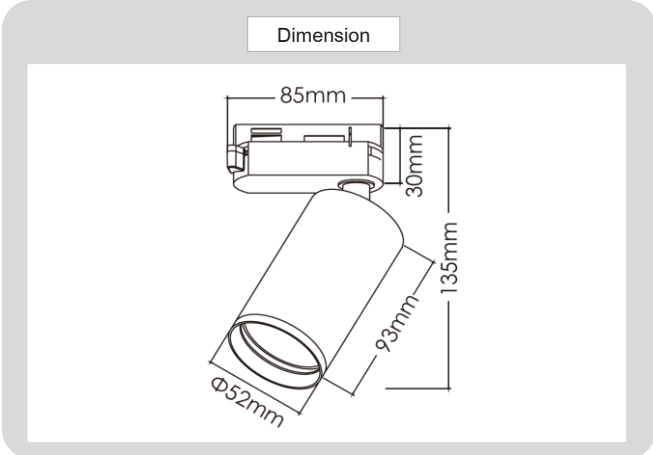

Product

Specification

HOUSING DETAILS

PRODUCT CODE	:	TRA-321-GD901G
NAME	:	TRACK SPOTLIGHT
BRAND	:	ARTISAN LIGHTING PHUKET
MATERIAL	:	ALUMINUM DIE-CAST
FINISHING	:	POWDER COATED WHITE, BLACK, GOLD
ADJUSTABLE	:	YES
DIMENSION	:	D52 X 93 X H135 mm.
LAMP TYPE OPTION	:	GU10, (MR16 GU5.3 OPTIONAL)
IP RATING	:	IP20
REMARK	:	LED BULB, TRACK PROFILE NOT INCLUDED