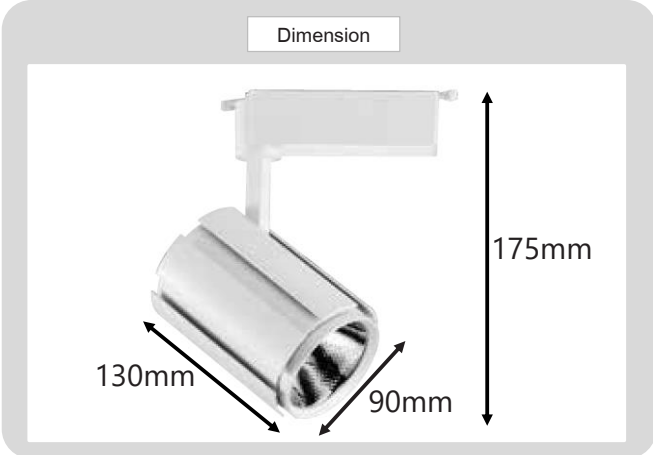

Product

Specification

HOUSING DETAILS

PRODUCT CODE	:	TRA-067-81205-20W
NAME	:	TRACK SPOTLIGHT
BRAND	:	ARTISAN LIGHTING PHUKET
MATERIAL	:	ALUMINUM
FINISHING	:	WHITE
ADJUSTABLE	:	YES
DIMENSION	:	L130 X W90 X H175 mm.
LAMP TYPE	:	LED 20W
COLOR TEMPERATURE CCT	:	3000K, 6400K
IP RATING	:	IP20
REMARK	:	