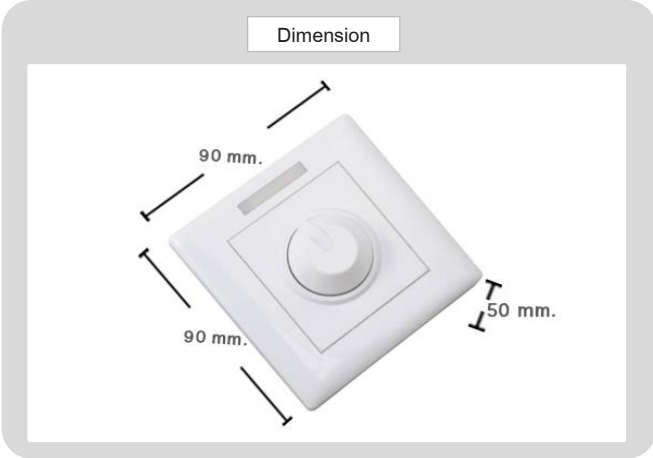

Product

Specification

PRODUCT DETAILS

PRODUCT CODE	:	SW-324-IR008-DIM220V
NAME	:	LED DIMMER SWITCH CONTROLLER
BRAND	:	ARISAN LIGHTING PHUKET
POWER	:	300W
INPUT VOLTAGE	:	220V
SIZE	:	90 X 90 X 50 mm.
DIMMABLE	:	DIMMER START 10%, 20%, 40%, 60%, 80%, 100%
IP RATING	:	IP20
REMARK	:	WITH IR REMOTE CONTROLLER