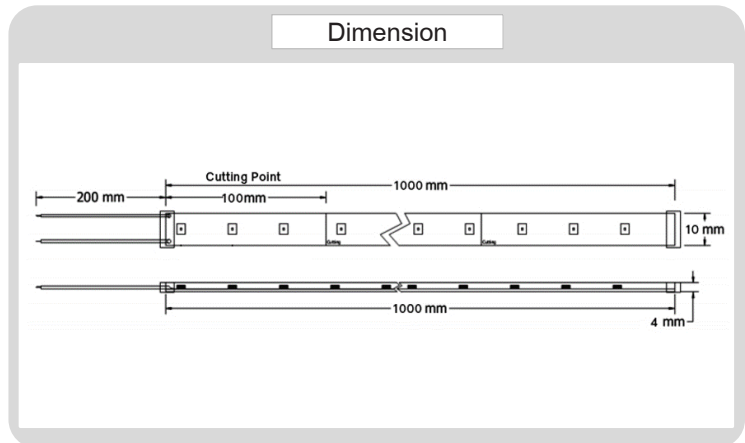

Product

Specification

PHYSICAL DETAILS

PRODUCT CODE	:	ST-341-26W24V
NAME	:	LED STRIP LIGHT
BRAND	:	ARTISAN LIGHTING PHUKET
DIMENSION	:	10 X 5000 X 4 mm.
CUT INTERVALS	:	100 mm
OPERATING TEMPRATURE	:	-25°C ~ 50°C
IP RATING	:	IP65
HOUSING	:	PCB FLEX CIRCUIT BOARD WITH SILICONE TUBE
MAX INSTALLATION LENGTH	:	MUST NOT EXCEED 10 METERS IN DC SERIES CIRCUIT

TECHNICAL DETAILS

CHIP TYPE & LEDS/M	:	SMD 2835, 360 LEDS/M		
INPUT VOLTAGE	:	24VDC / (12VDC OPTIONAL)		
WATTAGE/M	:	26W PER METER		
COLOR TEMPERATURE CCT	:	2700K	3000K	4000K
LUMENS/M	:	2400	2600	2900
DIMMABLE	:	NO / (YES OPTIONAL)		
CRI	:	80 / (90 OPTIONAL)		
BEAM ANGLE	:	120°		
LIFE TIME	:	45,000 Hrs.		