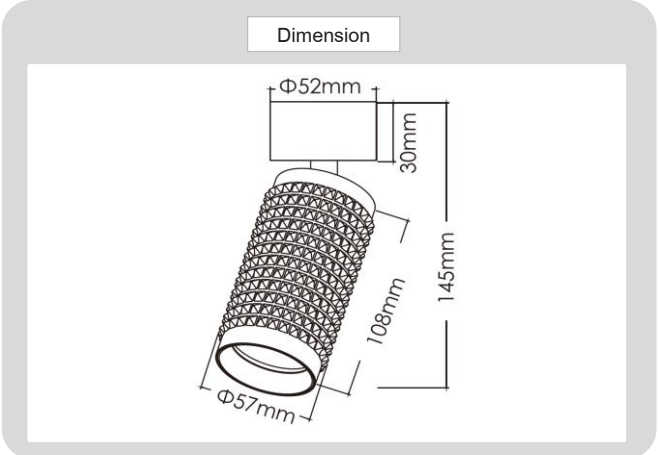

Product

Specification

HOUSING DETAILS

PRODUCT CODE	:	SP-321-XD901BG
NAME	:	SPOTLIGHT
BRAND	:	ARTISAN LIGHTING PHUKET
MATERIAL	:	ALUMINUM DIE-CAST
FINISHING	:	POWDER COATED WHITE, BLACK, GOLD
ADJUSTABLE	:	YES
DIMENSION	:	D57 X 108 X H145 mm.
LAMP TYPE OPTION	:	GU10, (MR16 GU5.3 OPTIONAL)
IP RATING	:	IP20
REMARK	:	LED BULB NOT INCLUDED