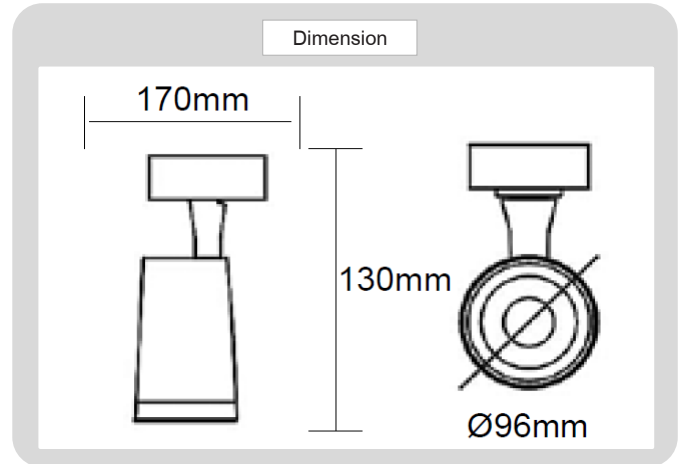

Product

Specification

HOUSING DETAILS

PRODUCT CODE	:	SP-067-81603
NAME	:	SPOTLIGHT
BRAND	:	ARTISAN LIGHTING PHUKET
MATERIAL	:	ALUMINUM DIE-CAST
FINISHING	:	POWDER COATED WHITE, BLACK
ADJUSTABLE	:	YES
DIMENSION	:	D96 X H130 mm.

LIGHT SOURCE

LAMP TYPE	:	LED MODULE BUILD-IN
POWER	:	LED 30W
COLOR TEMPERATURE CCT	:	3000K, 6400K
LUMEN	:	3000LM
CRI	:	80
DIMMABLE	:	NO
BEAM ANGLE	:	24°
VOLTAGE	:	85-265V
IP RATING	:	IP20

Artisan Lighting Phuket Co.,Ltd.