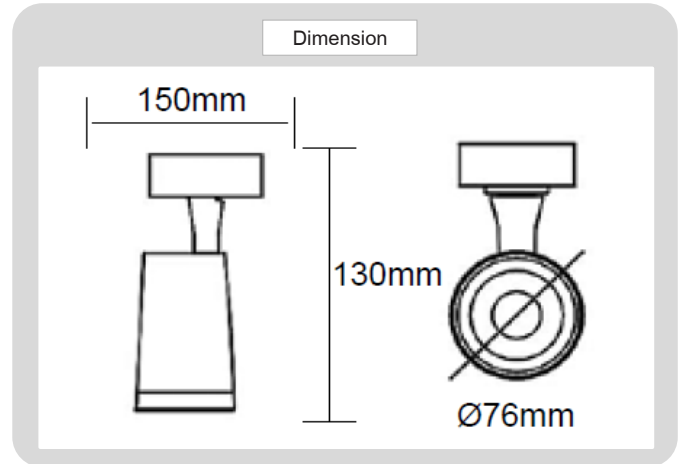

Product

Specification

HOUSING DETAILS

PRODUCT CODE	:	SP-067-81602
NAME	:	SPOTLIGHT
BRAND	:	ARTISAN LIGHTING PHUKET
MATERIAL	:	ALUMINUM DIE-CAST
FINISHING	:	POWDER COATED WHITE, BLACK
ADJUSTABLE	:	YES
DIMENSION	:	D76 X H130 mm.

LIGHT SOURCE

LAMP TYPE	:	LED MODULE BUILD-IN
POWER	:	LED 18W
COLOR TEMPERATURE CCT	:	3000K, 6400K
LUMEN	:	1800LM
CRI	:	80
DIMMABLE	:	NO
BEAM ANGLE	:	24°
VOLTAGE	:	85-265V
IP RATING	:	IP20

Artisan Lighting Phuket Co.,Ltd.