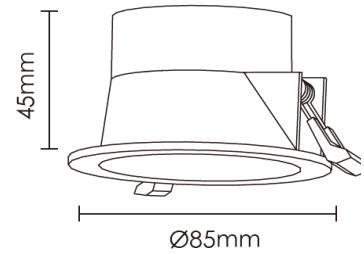

WA-346-MB16053B
WALL LAMP OUTDOOR
ARTISAN LIGHTING PHUKET
ALUMINUM DIE-CAST
POWDER COATED BLACK
175 X 90 X 29 mm
SURFACE MOUNTING
NO

LED BUILD-IN
AC220-240V, 50Hz
5W X 2, UP AND DOWN LIGHT
3000
640l
80
NO
IP65
40000 Hrs

ON-OFF LED REMOTE DRIVER INC
NON
(GU10),(MR16 GU5.3), OPTIONAL