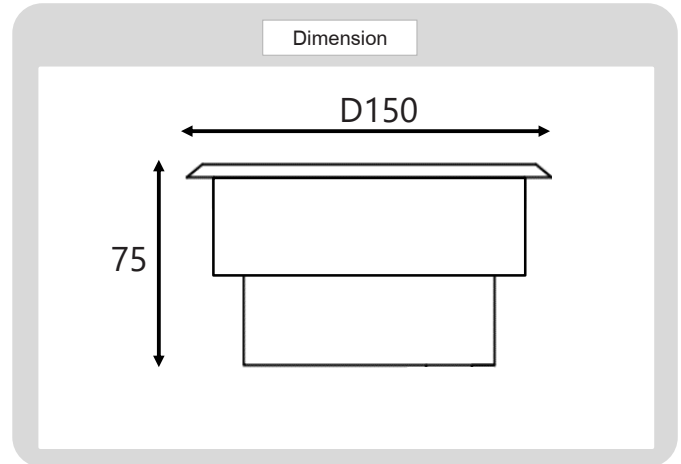

Product

Specification

HOUSING DETAILS

PRODUCT CODE	:	IN-067-84403-15W
NAME	:	INGROUND UP LIGHT
BRAND	:	ARTISAN LIGHTING PHUKET
MATERIAL	:	STAINLESS STEEL
FINISHING	:	SILVER
DIMENSION	:	D150 X 75 mm.
MOUNTING DETAILS	:	RECESSED MOUNTING

LIGHT SOURCE

LAMP TYPE	:	LED COB 15W
INPUT VOLTAGE	:	AC220-240V
POWER	:	15W
COLOR TEMPERATURE CCT	:	3000K, 6000K
LUMEN	:	1500lm
CRI	:	80
IP RATING	:	IP65
LIFE TIME	:	30,000 Hrs

CONTROL INTERFACE

CONTROL GEAR	:	ON-OFF LED DRIVER BUILD-IN
DIMMABLE MODE OPTIONAL	:	NON
REMARK	:	PLASTIC HOUSING INCLUDED