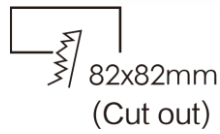

WA-346-MB16053B
WALL LAMP OUTDOOR
ARTISAN LIGHTING PHUKET
ALUMINUM DIE-CAST
POWDER COATED BLACK
175 X 90 X 29 mm
SURFACE MOUNTING
NO

LED BUILD-IN
AC220-240V, 50Hz
5W X 2, UP AND DOWN LIGHT
3000
640l
80
NO
IP65
40000 Hrs

ON-OFF LED REMOTE DRIVER INC
NON
(GU10),(MR16 GU5.3), OPTIONAL