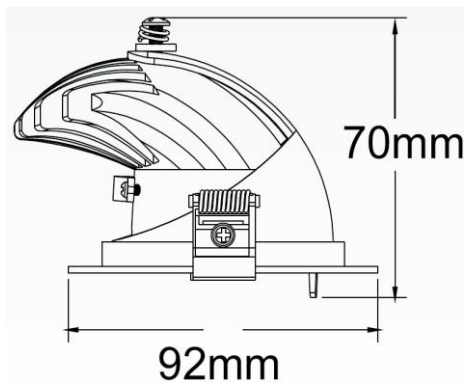

WA-346-MB16053B
WALL LAMP OUTDOOR
ARTISAN LIGHTING PHUKET
ALUMINUM DIE-CAST
POWDER COATED BLACK
175 X 90 X 29 mm
SURFACE MOUNTING
NO

LED BUILD-IN
AC220-240V, 50Hz
5W X 2, UP AND DOWN LIGHT
3000
640l
80
NO
IP65
40000 Hrs

ON-OFF LED REMOTE DRIVER INC
NON
(GU10),(MR16 GU5.3), OPTIONAL