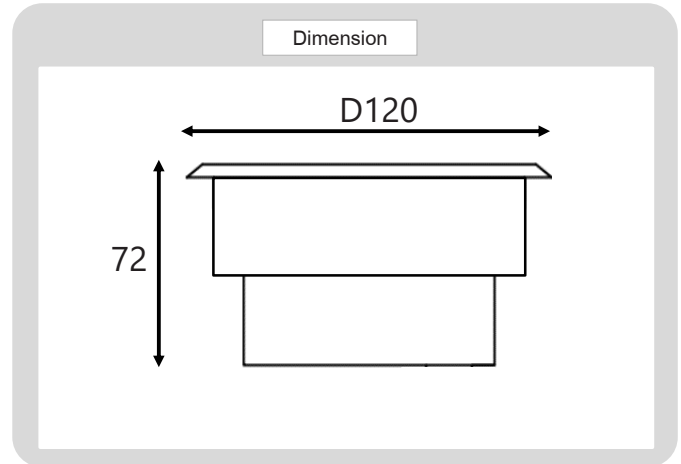

Product

Specification

HOUSING DETAILS

PRODUCT CODE	:	IN-067-84402-9W
NAME	:	INGROUND UP LIGHT
BRAND	:	ARTISAN LIGHTING PHUKET
MATERIAL	:	STAINLESS STEEL
FINISHING	:	SILVER
DIMENSION	:	D120 X 72 mm.
MOUNTING DETAILS	:	RECESSED MOUNTING

LIGHT SOURCE

LAMP TYPE	:	LED COB 9W
INPUT VOLTAGE	:	AC220-240V
POWER	:	9W
COLOR TEMPERATURE CCT	:	3000K, 6000K
LUMEN	:	900lm
CRI	:	80
IP RATING	:	IP65
LIFE TIME	:	30,000 Hrs

CONTROL INTERFACE

CONTROL GEAR	:	ON-OFF LED DRIVER BUILD-IN
DIMMABLE MODE OPTIONAL	:	NON
REMARK	:	PLASTIC HOUSING INCLUDED