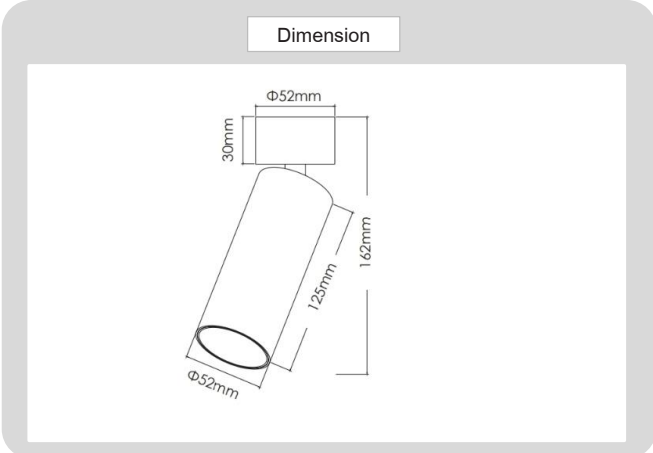

Product

Specification

HOUSING DETAILS

PRODUCT CODE	:	SP-321-XD20G-BK
NAME	:	SPOTLIGHT
BRAND	:	ARTISAN LIGHTING PHUKET
MATERIAL	:	ALUMINUM DIE-CAST
FINISHING	:	POWDER COATED WHITE, BLACK, GOLD
ADJUSTABLE	:	YES
DIMENSION	:	D52 X 125 X H162 mm.
LAMP TYPE OPTION	:	GU10, (MR16 GU5.3 OPTIONAL)
IP RATING	:	IP20
REMARK	:	LED GU10 NOT INCLUDED