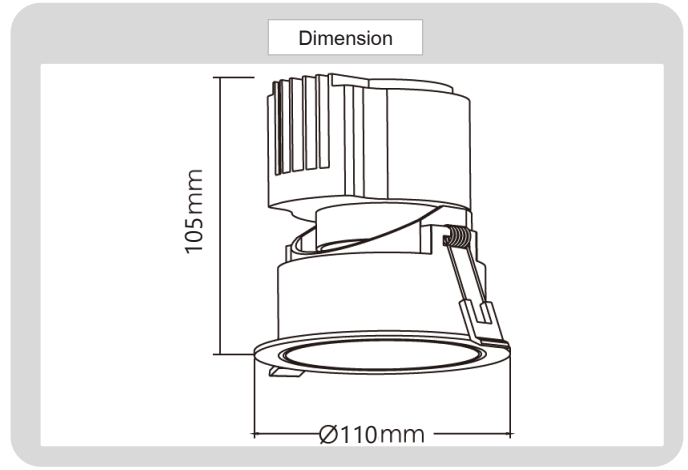

Product

CREE LEDs

Specification

HOUSING DETAILS

PRODUCT CODE	:	DL-346-SD032-20
NAME	:	RECESSED DOWNLIGHT
BRAND	:	ARTISAN LIGHTING PHUKET
MATERIAL	:	ALUMINUM DIE-CAST
FINISHING	:	POWDER COATED WHITE
ADJUSTABLE	:	YES
DIMENSION	:	D110 X H105 mm.
CUT OUT	:	D95 mm.

LIGHT SOURCE

LAMP TYPE	:	LED MODEL COB (CREE) Build-In
POWER	:	LED 20W
COLOR TEMPERATURE CCT	:	3000K
LUMEN	:	1800LM
CRI	:	90
DIMMABLE	:	NO / (YES OPTIONAL)
BEAM ANGLE	:	38°
IP RATING	:	IP20
LIFE TIME	:	40,000 HRS.