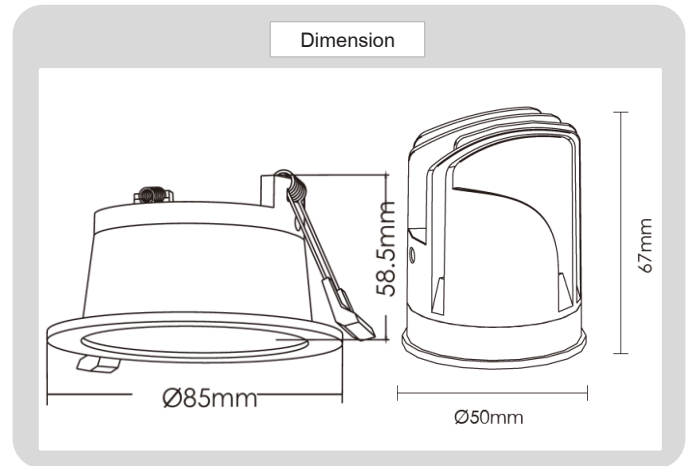

Product

CREE
LEDs

Tilt

Black

White

Chrome

Pearl Black

Ø75mm
(Cut out)

Specification

HOUSING DETAILS

PRODUCT CODE	:	DL-321-SD042CM
NAME	:	RECESSED DOWNLIGHT
BRAND	:	ARTISAN LIGHTING PHUKET
MATERIAL	:	ALUMINUM DIE-CAST
FINISHING	:	POWDER COATED WHITE, BLACK
ADJUSTABLE	:	YES
DIMENSION	:	D85 X 55 mm.
CUT OUT	:	D75 mm.

LIGHT SOURCE

LAMP TYPE	:	LED MODEL COB (CREE)
POWER	:	LED 7W / 12W, 15W OPTIONAL
COLOR TEMPERATURE CCT	:	2700K, 3000K, 4000K, 6000K
LUMEN	:	500-690LM 7W
CRI	:	90 / (80, 97, OPTIONAL)
DIMMABLE	:	NO / (YES OPTIONAL)
BEAM ANGLE	:	24°, (15°, 38°, 50° OPTIONAL)
IP RATING	:	IP20, (IP44 OPTIONAL)
LIFE TIME	:	40,000 HRS.