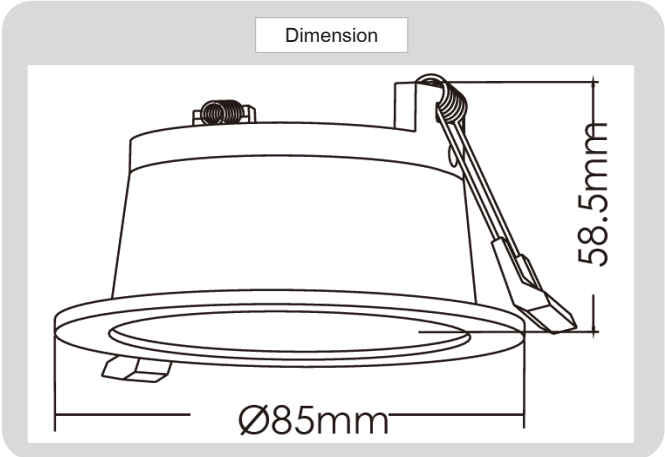

## Specification

### HOUSING DETAILS

PRODUCT CODE	:	DL-321-SD042CM
NAME	:	RECESSED DOWNLIGHT
BRAND	:	ARTISAN LIGHTING PHUKET
MATERIAL	:	ALUMINUM DIE-CAST
FINISHING	:	POWDER COATED WHITE, BLACK
ADJUSTABLE	:	YES
DIMENSION	:	D85 X 55 mm.
CUT OUT	:	D75 mm.
LAMP TYPE OPTION	:	GU10, MR16 GU5.3, LED COB (CREE)
IP RATING	:	IP 20
REMARK	:	