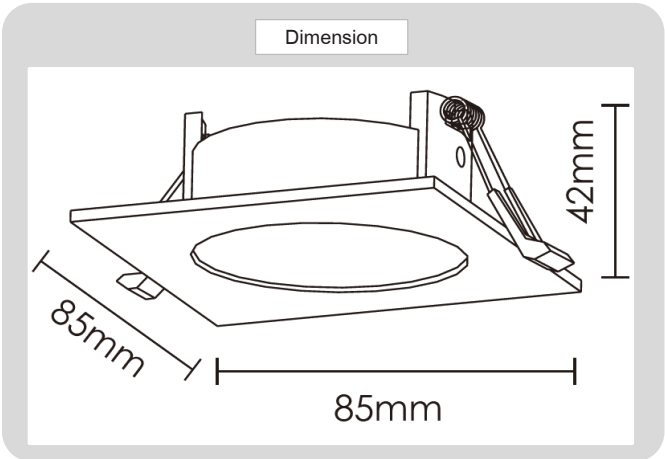

Product

Specification

HOUSING DETAILS

PRODUCT CODE	:	DL-321-SD041AM-S
NAME	:	RECESSED DOWNLIGHT
BRAND	:	ARTISAN LIGHTING PHUKET
MATERIAL	:	ALUMINUM DIE-CAST
FINISHING	:	POWDER COATED WHITE, BLACK
ADJUSTABLE	:	YES
DIMENSION	:	85 X 85 X 42 mm.
CUT OUT	:	D70 mm.
LAMP TYPE OPTION	:	GU10, MR16 GU5.3, LED COB (CREE)
IP RATING	:	IP 20
REMARK	:	