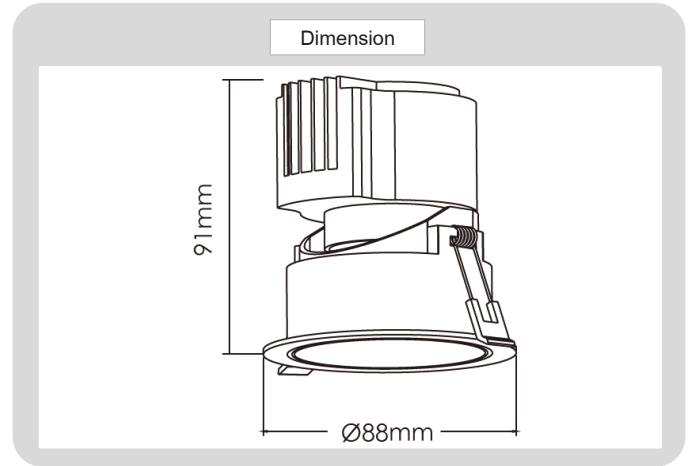

Product

CREE LEDs

Wavy line icon Ø75mm
(Cut out)

Specification

HOUSING DETAILS

PRODUCT CODE	:	DL-321-SD032-12
NAME	:	RECESSED DOWNLIGHT
BRAND	:	ARTISAN LIGHTING PHUKET
MATERIAL	:	ALUMINUM DIE-CAST
FINISHING	:	POWDER COATED WHITE
ADJUSTABLE	:	YES
DIMENSION	:	D88 X H91 mm.
CUT OUT	:	D75 mm.

LIGHT SOURCE

LAMP TYPE	:	LED MODEL COB (CREE) Build-In
POWER	:	LED 12W
COLOR TEMPERATURE CCT	:	2700K, 3000K, 4000K, 6000K
LUMEN	:	688LM
CRI	:	90 / (80, 97, OPTIONAL)
DIMMABLE	:	NO / (YES OPTIONAL)
BEAM ANGLE	:	(24°, 38°, OPTIONAL)
IP RATING	:	IP20, (IP44 OPTIONAL)
LIFE TIME	:	40,000 HRS.