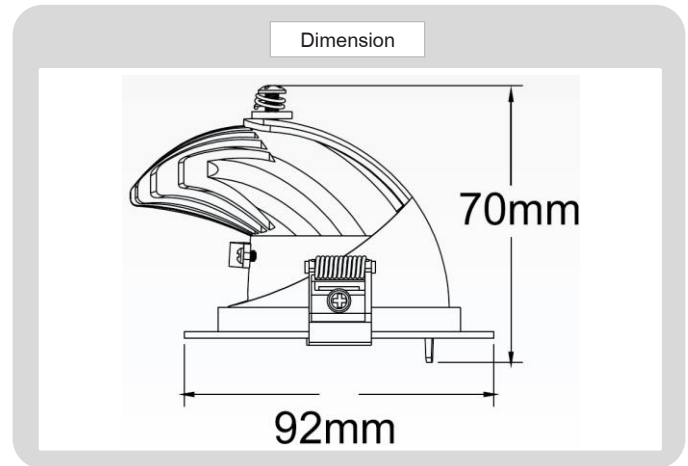

Product

CREE LEDs

Specification

HOUSING DETAILS

PRODUCT CODE	:	DL-346-SD01007
NAME	:	RECESSED DOWNLIGHT
BRAND	:	ARTISAN LIGHTING PHUKET
MATERIAL	:	ALUMINUM DIE-CAST
FINISHING	:	POWDER COATED WHITE
ADJUSTABLE	:	YES
DIMENSION	:	D90 X H70 mm.
CUT OUT	:	D75 mm.

LIGHT SOURCE

LAMP TYPE	:	LED MODEL COB (CREE) Build-In
POWER	:	LED 7W
COLOR TEMPERATURE CCT	:	3000K
LUMEN	:	600LM
CRI	:	90
DIMMABLE	:	NO / (YES OPTIONAL)
BEAM ANGLE	:	24°
IP RATING	:	IP20,
LIFE TIME	:	40,000 HRS.