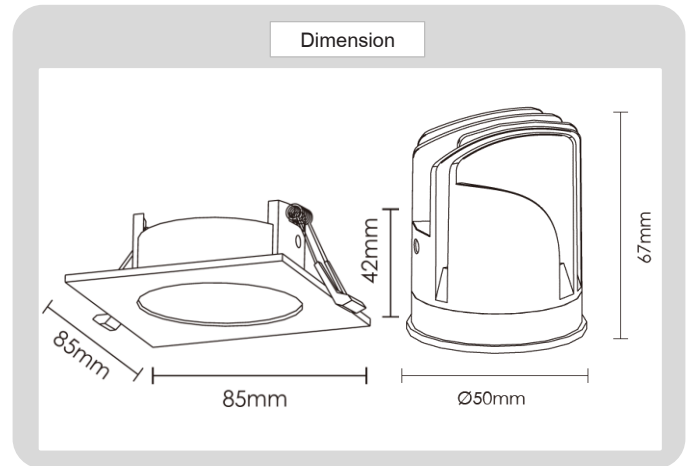

Product

CREE LEDs

Specification

HOUSING DETAILS

PRODUCT CODE	:	DL-321-SD041AM-S
NAME	:	RECESSED DOWNLIGHT
BRAND	:	ARTISAN LIGHTING PHUKET
MATERIAL	:	ALUMINUM DIE-CAST
FINISHING	:	POWDER COATED WHITE, BLACK
ADJUSTABLE	:	YES
DIMENSION	:	85 X 85 X 42 mm.
CUT OUT	:	D70 mm.

LIGHT SOURCE

LAMP TYPE	:	LED MODEL COB (CREE)
POWER	:	LED 7W / 12W, 15W OPTIONAL
COLOR TEMPERATURE CCT	:	2700K, 3000K, 4000K, 6000K
LUMEN	:	500-690LM 7W
CRI	:	90 / (80, 97, OPTIONAL)
DIMMABLE	:	NO / (YES OPTIONAL)
BEAM ANGLE	:	24°, (15°, 38°, 50° OPTIONAL)
IP RATING	:	IP20, (IP44 OPTIONAL)
LIFE TIME	:	40,000 HRS.