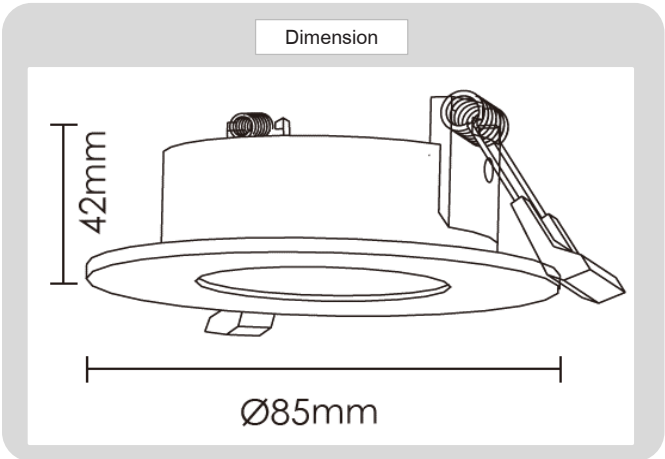

Product

Specification

HOUSING DETAILS

PRODUCT CODE	:	DL-321-SD040BM-R
NAME	:	RECESSED DOWNLIGHT
BRAND	:	ARTISAN LIGHTING PHUKET
MATERIAL	:	ALUMINUM DIE-CAST
FINISHING	:	POWDER COATED WHITE, BLACK
ADJUSTABLE	:	YES
DIMENSION	:	D85 X 42 mm.
CUT OUT	:	D70 mm.
LAMP TYPE OPTION	:	GU10, MR16 GU5.3, LED COB (CREE)
IP RATING	:	IP 20
REMARK	:	