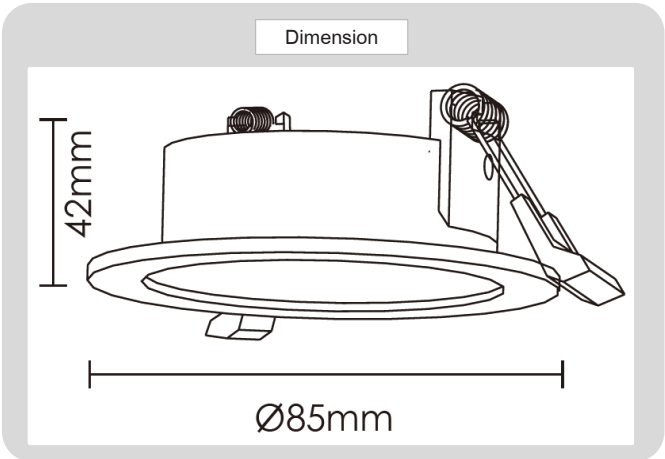

## Specification

### HOUSING DETAILS

PRODUCT CODE	:	DL-321-SD040AM-R
NAME	:	RECESSED DOWNLIGHT
BRAND	:	ARTISAN LIGHTING PHUKET
MATERIAL	:	ALUMINUM DIE-CAST
FINISHING	:	POWDER COATED WHITE, BLACK
ADJUSTABLE	:	YES
DIMENSION	:	D85 X 42 mm.
CUT OUT	:	D70 mm.
LAMP TYPE OPTION	:	GU10, MR16 GU5.3, LED COB (CREE)
IP RATING	:	IP 20
REMARK	:	