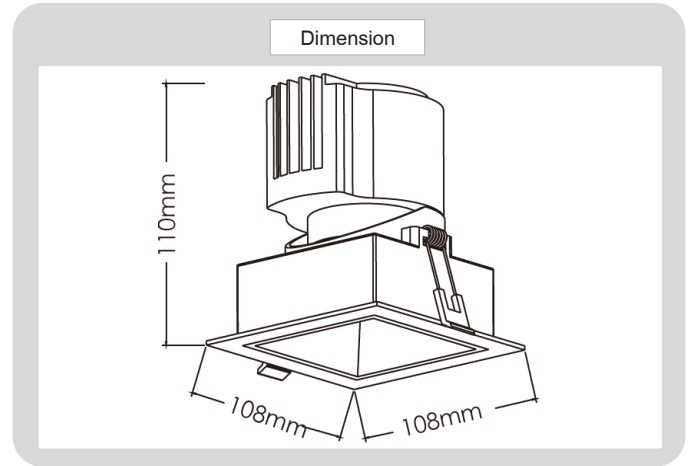

Product

CREE LEDs

Specification

HOUSING DETAILS

PRODUCT CODE	:	DL-321-SD033-20
NAME	:	RECESSED DOWNLIGHT
BRAND	:	ARTISAN LIGHTING PHUKET
MATERIAL	:	ALUMINUM DIE-CAST
FINISHING	:	POWDER COATED WHITE
ADJUSTABLE	:	YES
DIMENSION	:	108 X 108 X H110 mm.
CUT OUT	:	95 X 95 mm.

LIGHT SOURCE

LAMP TYPE	:	LED MODEL COB (CREE) Build-In
POWER	:	LED 20W
COLOR TEMPERATURE CCT	:	2700K, 3000K, 4000K, 6000K
LUMEN	:	1113LM
CRI	:	90 / (80, 97, OPTIONAL)
DIMMABLE	:	NO / (YES OPTIONAL)
BEAM ANGLE	:	(15°, 24°, 38°, OPTIONAL)
IP RATING	:	IP20, (IP44 OPTIONAL)
LIFE TIME	:	40,000 HRS.