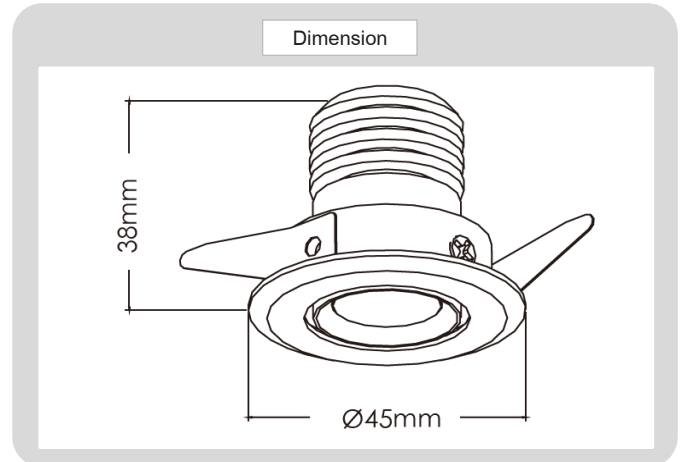

Product

OSRAM
Opto Semiconductors

Specification

HOUSING DETAILS

PRODUCT CODE	:	DL-321-SD01801
NAME	:	RECESSED MINI DOWNLIGHT
BRAND	:	ARTISAN LIGHTING PHUKET
MATERIAL	:	ALUMINUM DIE-CAST
FINISHING	:	POWDER COATED WHITE, BLACK, SILVER
ADJUSTABLE	:	YES
DIMENSION	:	D45 X H38 mm.
CUT OUT	:	D38 mm.

LIGHT SOURCE

LAMP TYPE	:	LED MODEL COB (OSRAM) BUILD-IN
POWER	:	LED 1.5W
COLOR TEMPERATURE CCT	:	2700K, 3000K, 4000K, 6000K
LUMEN	:	130LM
CRI	:	80 / (90, 97, OPTIONAL)
DIMMABLE	:	NO
BEAM ANGLE	:	24°, (15°, OPTIONAL)
IP RATING	:	IP20
LIFE TIME	:	40,000 HRS.

CONTROL INTERFACE

CONTROL GEAR	:	ON-OFF LED REMOTE DRIVER INCLUDED
DIMMABLE MODE OPTIONAL	:	NON
REMARK	:	

Artisan Lighting Phuket Co.,Ltd.

100/364-5 Moo.5 Pracha-U-Thid Rd., Rassada, Muang, Phuket 83000 Thailand. Tel : (+66) 076 376 101

Mobile & Line ID : 086 945 8988, 093 579 9471 Email : support@artisanlighting.net, www.artisanlighting.net