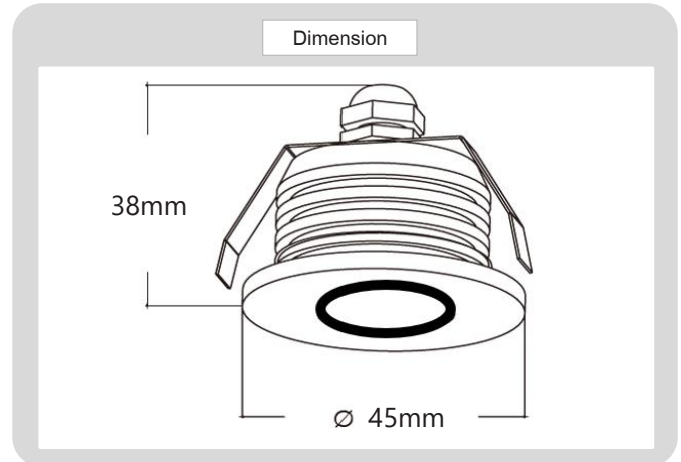

Product

OSRAM
Opto Semiconductors

IP44
RATING

Specification

HOUSING DETAILS

PRODUCT CODE	:	DL-321-SD01401
NAME	:	RECESSED MINI DOWNLIGHT
BRAND	:	ARTISAN LIGHTING PHUKET
MATERIAL	:	ALUMINUM DIE-CAST
FINISHING	:	POWDER COATED WHITE, BLACK, SILVER
ADJUSTABLE	:	NO
DIMENSION	:	D45 X H38 mm.
CUT OUT	:	D37 mm.

LIGHT SOURCE

LAMP TYPE	:	LED MODEL COB (OSRAM) BUILD-IN
POWER	:	LED 1.5W
COLOR TEMPERATURE CCT	:	2700K, 3000K, 4000K, 6000K
LUMEN	:	130LM
CRI	:	80 / (90, 97, OPTIONAL)
DIMMABLE	:	NO
BEAM ANGLE	:	24°, (15°, OPTIONAL)
IP RATING	:	IP44
LIFE TIME	:	40,000 HRS.

CONTROL INTERFACE

CONTROL GEAR	:	ON-OFF LED REMOTE DRIVER INCLUDED
DIMMABLE MODE OPTIONAL	:	NON
REMARK	:	

Artisan Lighting Phuket Co.,Ltd.

100/364-5 Moo.5 Pracha-U-Thid Rd., Rassada, Muang, Phuket 83000 Thailand. Tel : (+66) 076 376 101

Mobile & Line ID : 086 945 8988, 093 579 9471 Email : support@artisanlighting.net, www.artisanlighting.net