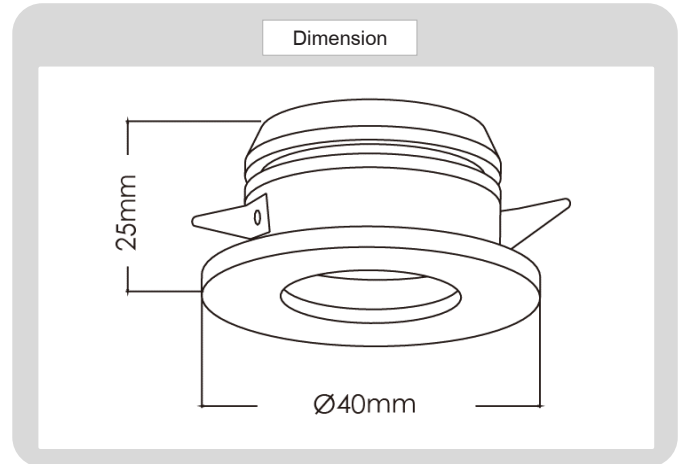

Product

OSRAM
Opto Semiconductors

IP44
RATING

Specification

HOUSING DETAILS

PRODUCT CODE	:	DL-321-SD01201
NAME	:	RECESSED MINI DOWNLIGHT
BRAND	:	ARTISAN LIGHTING PHUKET
MATERIAL	:	ALUMINUM DIE-CAST
FINISHING	:	POWDER COATED WHITE, BLACK, SILVER
ADJUSTABLE	:	NO
DIMENSION	:	D40 X H25 mm.
CUT OUT	:	D30 mm.

LIGHT SOURCE

LAMP TYPE	:	LED MODEL COB (OSRAM) BUILD-IN
POWER	:	LED 1.5W
COLOR TEMPERATURE CCT	:	2700K, 3000K, 4000K, 6000K
LUMEN	:	130LM
CRI	:	80 / (90, 97, OPTIONAL)
DIMMABLE	:	NO
BEAM ANGLE	:	24°, (15°, OPTIONAL)
IP RATING	:	IP44
LIFE TIME	:	40,000 HRS.

CONTROL INTERFACE

CONTROL GEAR	:	ON-OFF LED REMOTE DRIVER INCLUDED
DIMMABLE MODE OPTIONAL	:	NON
REMARK	:	

Artisan Lighting Phuket Co.,Ltd.

100/364-5 Moo.5 Pracha-U-Thid Rd., Rassada, Muang, Phuket 83000 Thailand. Tel : (+66) 076 376 101

Mobile & Line ID : 086 945 8988, 093 579 9471 Email : support@artisanlighting.net, www.artisanlighting.net