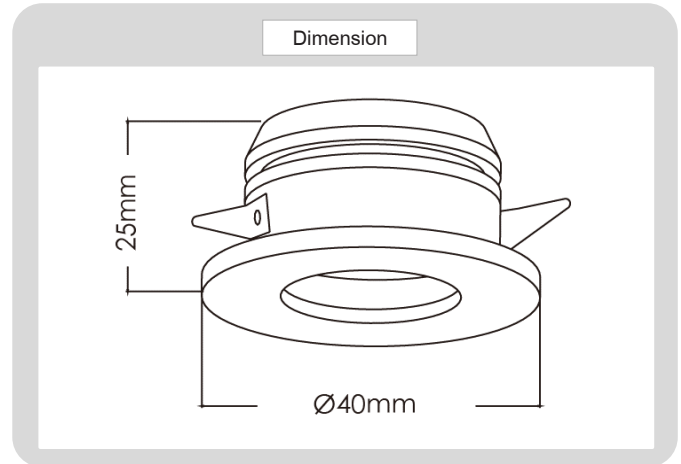

Product

OSRAM
Opto Semiconductors

IP44
RATING

Specification

HOUSING DETAILS

PRODUCT CODE	:	DL-321-SD01101
NAME	:	RECESSED MINI DOWNLIGHT
BRAND	:	ARTISAN LIGHTING PHUKET
MATERIAL	:	ALUMINUM DIE-CAST
FINISHING	:	POWDER COATED WHITE, BLACK, SILVER
ADJUSTABLE	:	NO
DIMENSION	:	D40 X H25 mm.
CUT OUT	:	D30 mm.

LIGHT SOURCE

LAMP TYPE	:	LED MODEL COB (OSRAM) BUILD-IN
POWER	:	LED 1.5W
COLOR TEMPERATURE CCT	:	2700K, 3000K, 4000K, 6000K
LUMEN	:	130LM
CRI	:	80 / (90, 97, OPTIONAL)
DIMMABLE	:	NO
BEAM ANGLE	:	24°, (15°, OPTIONAL)
IP RATING	:	IP44
LIFE TIME	:	40,000 HRS.