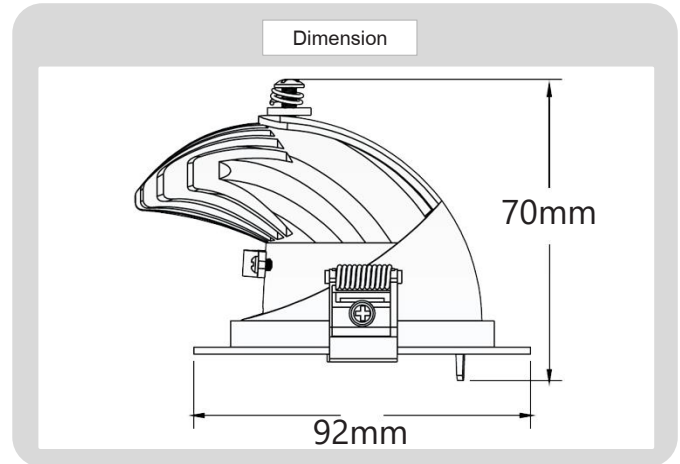

Product

Specification

HOUSING DETAILS

PRODUCT CODE	:	DL-321-SD01007
NAME	:	RECESSED DOWNLIGHT
BRAND	:	ARTISAN LIGHTING PHUKET
MATERIAL	:	ALUMINUM DIE-CAST
FINISHING	:	POWDER COATED WHITE
ADJUSTABLE	:	YES
DIMENSION	:	D92 X H70 mm.
CUT OUT	:	D80 mm.

LIGHT SOURCE

LAMP TYPE	:	LED MODEL COB (CREE) Build-In
POWER	:	LED 7W
COLOR TEMPERATURE CCT	:	2700K, 3000K, 4000K, 6000K
LUMEN	:	600LM
CRI	:	90
DIMMABLE	:	NO / (YES OPTIONAL)
BEAM ANGLE	:	24°, (15°, 38° OPTIONAL)
IP RATING	:	IP20,
LIFE TIME	:	40,000 HRS.