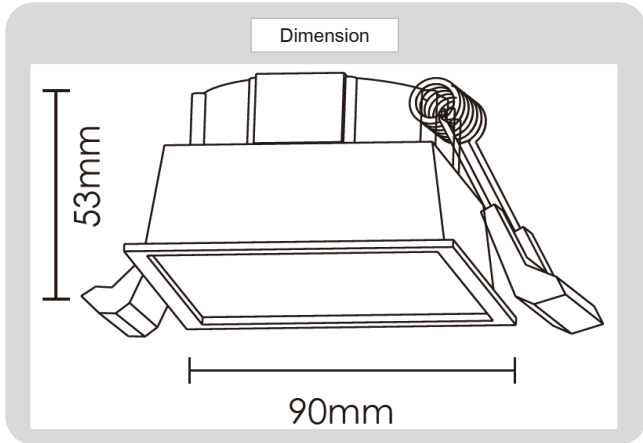

Product

Specification

HOUSING DETAILS

PRODUCT CODE	:	DL-321-SD007NM
NAME	:	RECESSED DOWNLIGHT
BRAND	:	ARTISAN LIGHTING PHUKET
MATERIAL	:	ALUMINUM DIE-CAST
FINISHING	:	POWDER COATED WHITE, BLACK
ADJUSTABLE	:	YES
DIMENSION	:	90 X 90 X 53 mm.
CUT OUT	:	82 X 82 mm.
LAMP TYPE OPTION	:	GU10, MR16 GU5.3, LED COB (CREE)
IP RATING	:	IP 20
REMARK	:	