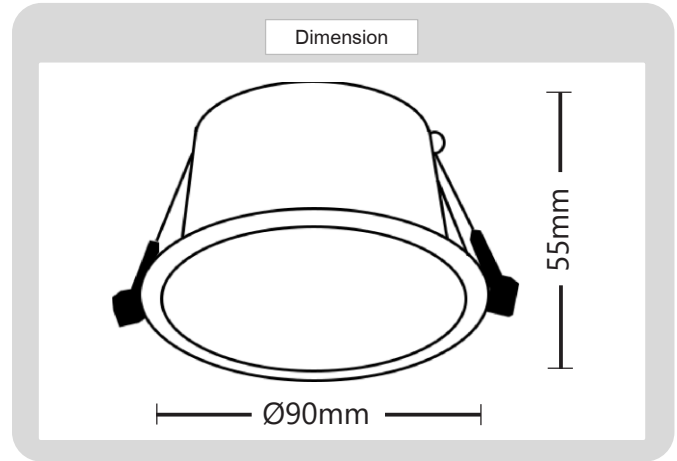

Product

Specification

HOUSING DETAILS

PRODUCT CODE	:	DL-321-SD007LM
NAME	:	RECESSED DOWNLIGHT
BRAND	:	ARTISAN LIGHTING PHUKET
MATERIAL	:	ALUMINUM DIE-CAST
FINISHING	:	POWDER COATED WHITE, BLACK
ADJUSTABLE	:	YES
DIMENSION	:	D90 X 55 mm.
CUT OUT	:	D85 mm.
LAMP TYPE OPTION	:	GU10, MR16 GU5.3, LED COB (CREE)
IP RATING	:	IP 20
REMARK	:	