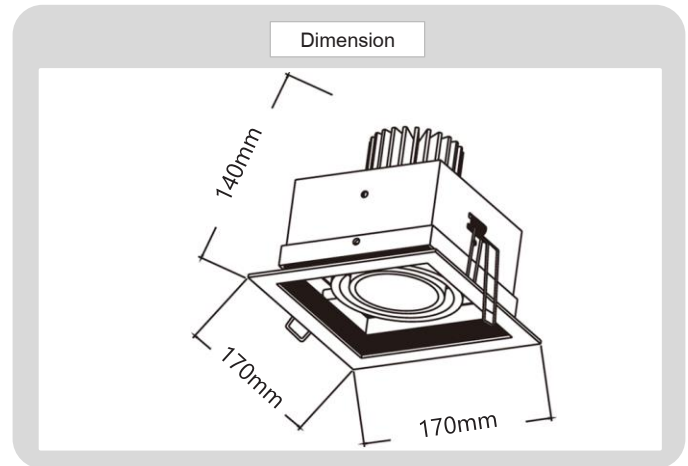

Product

CREE LEDs

Specification

HOUSING DETAILS

PRODUCT CODE	:	DL-321-GS00325-1
NAME	:	RECESSED DOWNLIGHT
BRAND	:	ARTISAN LIGHTING PHUKET
MATERIAL	:	ALUMINUM DIE-CAST
FINISHING	:	POWDER COATED WHITE, BLACK
ADJUSTABLE	:	YES
DIMENSION	:	170 X 170 X H140 mm.
CUT OUT	:	150 X 150 mm.

LIGHT SOURCE

LAMP TYPE	:	LED MODEL COB (CREE) Build-In
POWER	:	LED 25W
COLOR TEMPERATURE CCT	:	2700K, 3000K
LUMEN	:	2150LM
CRI	:	90 / (80, OPTIONAL)
DIMMABLE	:	NO / (YES OPTIONAL)
BEAM ANGLE	:	38°
IP RATING	:	IP20
LIFE TIME	:	40,000 HRS.