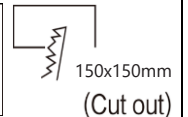

Product

CREE LEDs

Specification

HOUSING DETAILS

PRODUCT CODE	:	DL-321-GS00325-1
NAME	:	RECESSED DOWNLIGHT
BRAND	:	ARTISAN LIGHTING PHUKET
MATERIAL	:	ALUMINUM DIE-CAST
FINISHING	:	POWDER COATED WHITE, BLACK
ADJUSTABLE	:	YES
DIMENSION	:	170 X 170 X H140 mm.
CUT OUT	:	150 X 150 mm.

LIGHT SOURCE

LAMP TYPE	:	LED MODEL COB (CREE) Build-In
POWER	:	LED 25W
COLOR TEMPERATURE CCT	:	2700K, 3000K
LUMEN	:	2150LM
CRI	:	90 / (80, OPTIONAL)
DIMMABLE	:	NO / (YES OPTIONAL)
BEAM ANGLE	:	38°
IP RATING	:	IP20
LIFE TIME	:	40,000 HRS.