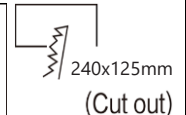

Product

CREE LEDs

Specification

HOUSING DETAILS

PRODUCT CODE	:	DL-321-GS00315-2
NAME	:	RECESSED DOWNLIGHT
BRAND	:	ARTISAN LIGHTING PHUKET
MATERIAL	:	ALUMINUM DIE-CAST
FINISHING	:	POWDER COATED WHITE, BLACK
ADJUSTABLE	:	YES
DIMENSION	:	260 X 145 X H130 mm.
CUT OUT	:	240 X 125 mm.

LIGHT SOURCE

LAMP TYPE	:	LED MODEL COB (CREE) Build-In
POWER	:	LED 15W X 2
COLOR TEMPERATURE CCT	:	2700K, 3000K, 4000K, 6000K
LUMEN	:	2800LM
CRI	:	90 / (80, OPTIONAL)
DIMMABLE	:	NO / (YES OPTIONAL)
BEAM ANGLE	:	38° (24°, 50°, OPTIONAL)
IP RATING	:	IP20
LIFE TIME	:	40,000 HRS.