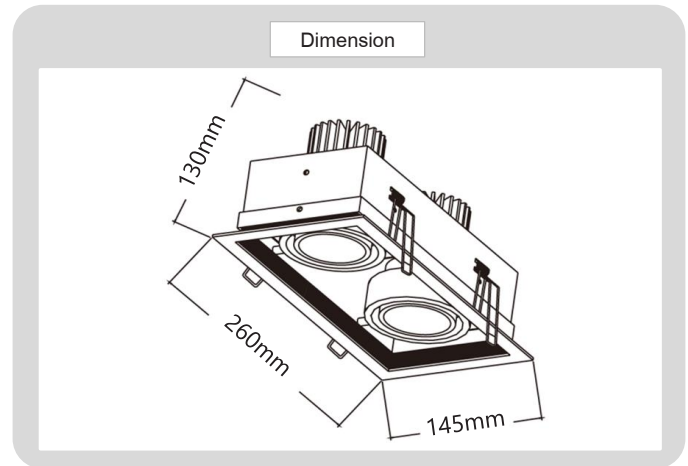

Product

CREE LEDs

Specification

HOUSING DETAILS

PRODUCT CODE	:	DL-321-GS00315-2
NAME	:	RECESSED DOWNLIGHT
BRAND	:	ARTISAN LIGHTING PHUKET
MATERIAL	:	ALUMINUM DIE-CAST
FINISHING	:	POWDER COATED WHITE, BLACK
ADJUSTABLE	:	YES
DIMENSION	:	260 X 145 X H130 mm.
CUT OUT	:	240 X 125 mm.

LIGHT SOURCE

LAMP TYPE	:	LED MODEL COB (CREE) Build-In
POWER	:	LED 15W X 2
COLOR TEMPERATURE CCT	:	2700K, 3000K, 4000K, 6000K
LUMEN	:	2800LM
CRI	:	90 / (80, OPTIONAL)
DIMMABLE	:	NO / (YES OPTIONAL)
BEAM ANGLE	:	38° (24°, 50°, OPTIONAL)
IP RATING	:	IP20
LIFE TIME	:	40,000 HRS.