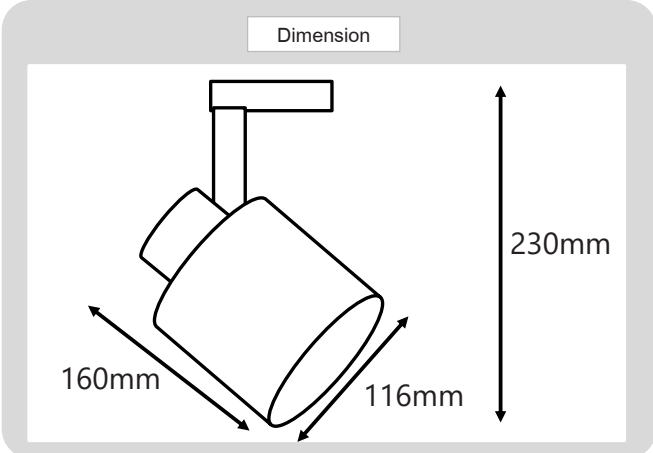

Product

Specification

HOUSING DETAILS

PRODUCT CODE	:	TRA-067-81201
NAME	:	TRACK SPOTLIGHT
BRAND	:	ARTISAN LIGHTING PHUKET
MATERIAL	:	ALUMINUM
FINISHING	:	POWDER COATED WHITE, BLACK
ADJUSTABLE	:	YES
DIMENSION	:	L160 X W116 X H230 mm.
LAMP TYPE OPTION	:	E27 PAR30
IP RATING	:	IP20
REMARK	:	LED BULB, TRACK PROFILE NOT INCLUDED