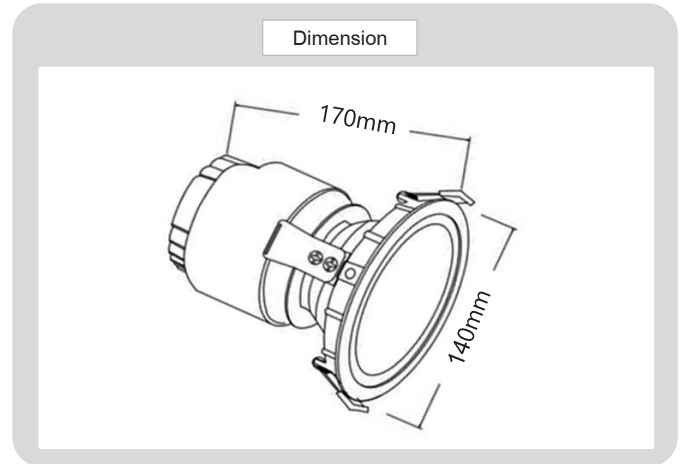

Product

CREE 
LEDs

Specification

HOUSING DETAILS

PRODUCT CODE	:	DL-321-SD507-20W
NAME	:	RECESSED DOWNLIGHT
BRAND	:	ARTISAN LIGHTING PHUKET
MATERIAL	:	ALUMINUM DIE-CAST
FINISHING	:	POWDER COATED WHITE, GREY
ADJUSTABLE	:	YES
DIMENSION	:	D140 X 170 mm.
CUT OUT	:	D120 mm.

LIGHT SOURCE

LAMP TYPE	:	LED MODEL COB (CREE)
POWER	:	LED 20W, (15W, 35W OPTIONAL)
COLOR TEMPERATURE CCT	:	2700K, 3000K, 4000K, 6000K
LUMEN	:	1600LM 20W
CRI	:	90 / (80, 97, OPTIONAL)
DIMMABLE	:	NO / (YES OPTIONAL)
BEAM ANGLE	:	36°
IP RATING	:	IP20, (IP44 OPTIONAL)
LIFE TIME	:	40,000 HRS.