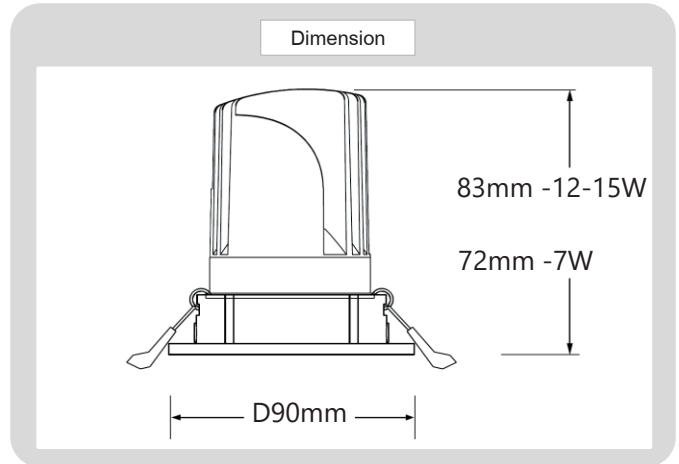

Product

CREE LEDS

Ø75mm
(Cut out)

Specification

HOUSING DETAILS

PRODUCT CODE	:	DL-321-SD017A
NAME	:	RECESSED DOWNLIGHT
BRAND	:	ARTISAN LIGHTING PHUKET
MATERIAL	:	ALUMINUM DIE-CAST
FINISHING	:	POWDER COATED WHITE, BLACK
ADJUSTABLE	:	NO
DIMENSION	:	D90 X H72 mm.
CUT OUT	:	D75 mm.

LIGHT SOURCE

LAMP TYPE	:	LED MODEL COB (CREE) BUILD-IN
POWER	:	LED 7W / 12W, 15W OPTIONAL
COLOR TEMPERATURE CCT	:	2700K, 3000K, 4000K, 6000K
LUMEN	:	500-690LM 7W
CRI	:	90 / (80, 97, OPTIONAL)
DIMMABLE	:	NO / (YES OPTIONAL)
BEAM ANGLE	:	15°-60° ADJUSTABLE
IP RATING	:	IP20, (IP44 OPTIONAL)
LIFE TIME	:	40,000 HRS.