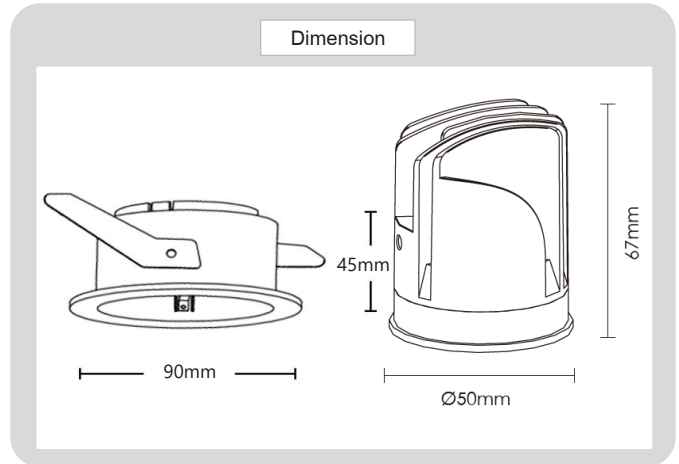

Product

CREE
LEDs

Specification

HOUSING DETAILS

PRODUCT CODE	:	DL-321-SD008M
NAME	:	RECESSED DOWNLIGHT
BRAND	:	ARTISAN LIGHTING PHUKET
MATERIAL	:	ALUMINUM DIE-CAST
FINISHING	:	POWDER COATED WHITE, BLACK
ADJUSTABLE	:	YES
DIMENSION	:	D90 X 45 mm.
CUT OUT	:	D75 mm.

LIGHT SOURCE

LAMP TYPE	:	LED MODEL COB (CREE)
POWER	:	LED 7W / 12W, 15W OPTIONAL
COLOR TEMPERATURE CCT	:	2700K, 3000K, 4000K, 6000K
LUMEN	:	500-690LM 7W
CRI	:	90 / (80, 97, OPTIONAL)
DIMMABLE	:	NO / (YES OPTIONAL)
BEAM ANGLE	:	24°, (15°, 38°, 50° OPTIONAL)
IP RATING	:	IP20, (IP44 OPTIONAL)
LIFE TIME	:	40,000 HRS.

CONTROL INTERFACE

CONTROL GEAR	:	ON-OFF LED REMOTE DRIVER INCLUDED
DIMMABLE MODE OPTIONAL	:	REMOTE DRIVER DIMMABLE 1-10V TRIAC - DALI
REMARK	:	(GU10),(MR16 GU5.3), OPTIONAL

Artisan Lighting Phuket Co.,Ltd.

100/364-5 Moo.5 Pracha-U-Thid Rd., Rassada, Muang, Phuket 83000 Thailand. Tel : (+66) 076 376 101

Mobile & Line ID : 086 945 8988, 093 579 9471 Email : support@artisanlighting.net, www.artisanlighting.net