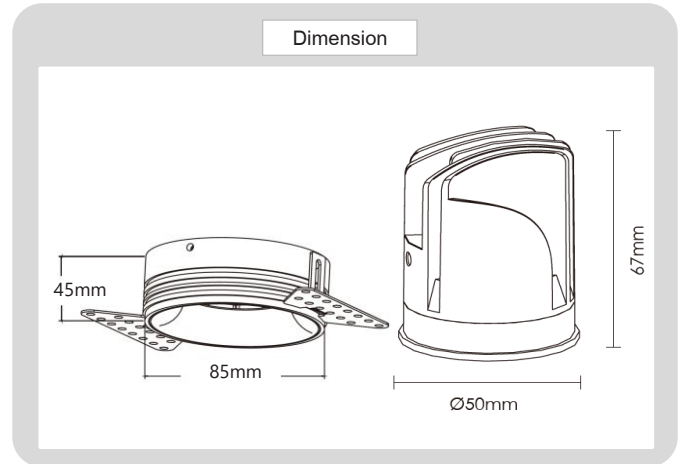

Product

CREE 
LEDs

 Ø86mm
(Cut out)

Specification

HOUSING DETAILS

PRODUCT CODE	:	DL-321-SD007JM
NAME	:	RECESSED FRAMELESS DOWNLIGHT
BRAND	:	ARTISAN LIGHTING PHUKET
MATERIAL	:	ALUMINUM DIE-CAST
FINISHING	:	POWDER COATED WHITE, BLACK
ADJUSTABLE	:	NO
DIMENSION	:	D85 X 102 mm.
CUT OUT	:	D86 mm.

LIGHT SOURCE

LAMP TYPE	:	LED MODEL COB (CREE)
POWER	:	LED 7W / 12W, 15W OPTIONAL
COLOR TEMPERATURE CCT	:	2700K, 3000K, 4000K, 6000K
LUMEN	:	500-690LM 7W
CRI	:	90 / (80, 97, OPTIONAL)
DIMMABLE	:	NO / (YES OPTIONAL)
BEAM ANGLE	:	24°, (15°, 38°, 50° OPTIONAL)
IP RATING	:	IP20, (IP44 OPTIONAL)
LIFE TIME	:	40,000 HRS.