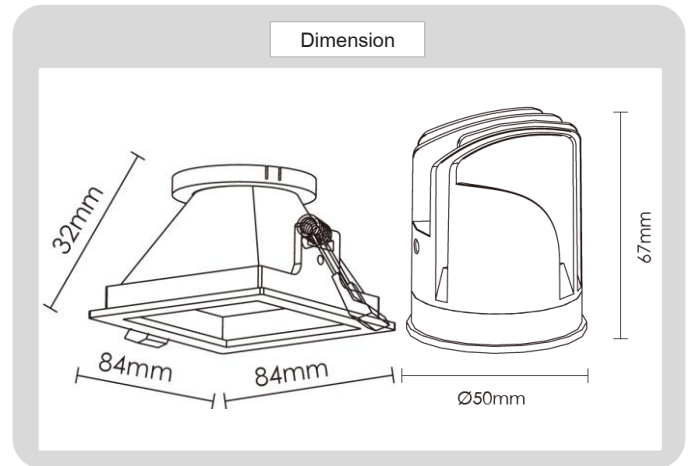

Product

CREE LEDs

Specification

HOUSING DETAILS

PRODUCT CODE	:	DL-321-SD007FM
NAME	:	RECESSED DOWNLIGHT
BRAND	:	ARTISAN LIGHTING PHUKET
MATERIAL	:	ALUMINUM DIE-CAST
FINISHING	:	POWDER COATED WHITE, BLACK
ADJUSTABLE	:	NO
DIMENSION	:	84 X 84 X 32 mm.
CUT OUT	:	80 X 80 mm.

LIGHT SOURCE

LAMP TYPE	:	LED MODEL COB (CREE)
POWER	:	LED 7W / 12W, 15W OPTIONAL
COLOR TEMPERATURE CCT	:	2700K, 3000K, 4000K, 6000K
LUMEN	:	500-690LM 7W
CRI	:	90 / (80, 97, OPTIONAL)
DIMMABLE	:	NO / (YES OPTIONAL)
BEAM ANGLE	:	24°, (15°, 38°, 50° OPTIONAL)
IP RATING	:	IP20, (IP44 OPTIONAL)
LIFE TIME	:	40,000 HRS.