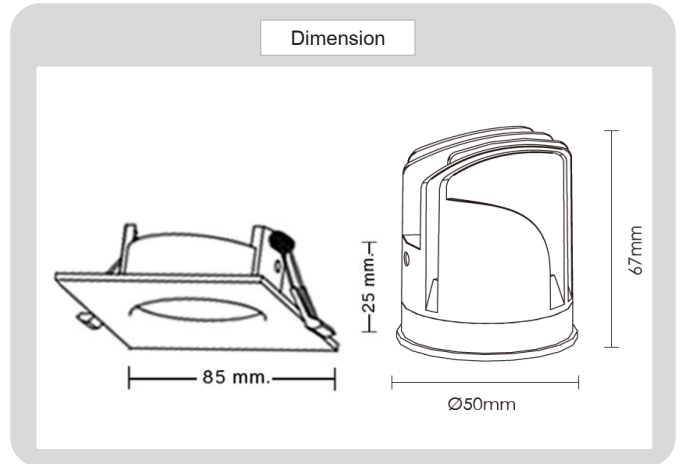

## Product

**CREE**   
LEDs

 Ø70mm  
(Cut out)

## Specification

### HOUSING DETAILS

PRODUCT CODE	:	DL-321-SD007EM
NAME	:	RECESSED DOWNLIGHT
BRAND	:	ARTISAN LIGHTING PHUKET
MATERIAL	:	ALUMINUM DIE-CAST
FINISHING	:	POWDER COATED WHITE, BLACK
ADJUSTABLE	:	NO
DIMENSION	:	85 X 85 X 90 mm.
CUT OUT	:	D70 mm.

### LIGHT SOURCE

LAMP TYPE	:	LED MODEL COB (CREE)
POWER	:	LED 7W / 12W, 15W OPTIONAL
COLOR TEMPERATURE CCT	:	2700K, 3000K, 4000K, 6000K
LUMEN	:	500-690LM 7W
CRI	:	90 / (80, 97, OPTIONAL)
DIMMABLE	:	NO / (YES OPTIONAL)
BEAM ANGLE	:	24°, (15°, 38°, 50° OPTIONAL)
IP RATING	:	IP20, (IP44 OPTIONAL)
LIFE TIME	:	40,000 HRS.