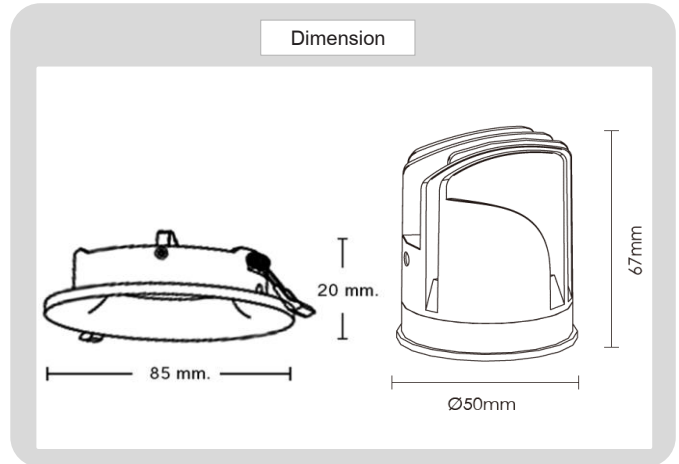

## Product

Ø70mm  
(Cut out)

## Specification

### HOUSING DETAILS

PRODUCT CODE	:	DL-321-SD007DM
NAME	:	RECESSED DOWNLIGHT
BRAND	:	ARTISAN LIGHTING PHUKET
MATERIAL	:	ALUMINUM DIE-CAST
FINISHING	:	POWDER COATED WHITE, BLACK
ADJUSTABLE	:	NO
DIMENSION	:	D85 X 90 mm.
CUT OUT	:	D70 mm.

### LIGHT SOURCE

LAMP TYPE	:	LED MODEL COB (CREE)
POWER	:	LED 7W / 12W, 15W OPTIONAL
COLOR TEMPERATURE CCT	:	2700K, 3000K, 4000K, 6000K
LUMEN	:	500-690LM 7W
CRI	:	90 / (80, 97, OPTIONAL)
DIMMABLE	:	NO / (YES OPTIONAL)
BEAM ANGLE	:	24°, (15°, 38°, 50° OPTIONAL)
IP RATING	:	IP20, (IP44 OPTIONAL)
LIFE TIME	:	40,000 HRS.