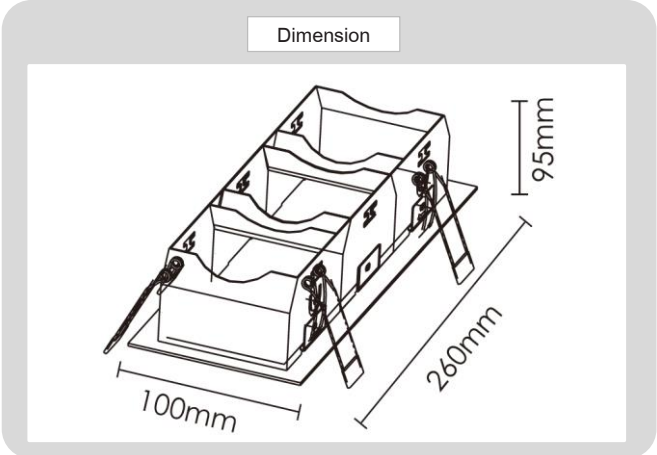

Product

Specification

HOUSING DETAILS

PRODUCT CODE	:	DL-321-GS007-3
NAME	:	RECESSED DOWNLIGHT
BRAND	:	ARTISAN LIGHTING PHUKET
MATERIAL	:	ALUMINUM DIE-CAST
FINISHING	:	POWDER COATED WHITE, BLACK
ADJUSTABLE	:	YES
DIMENSION	:	100 X 260 X 95 mm.
CUT OUT	:	230 X 85 mm.
LAMP TYPE OPTION	:	GU10, MR16 GU5.3, LED COB (CREE)
IP RATING	:	IP 20
REMARK	:	