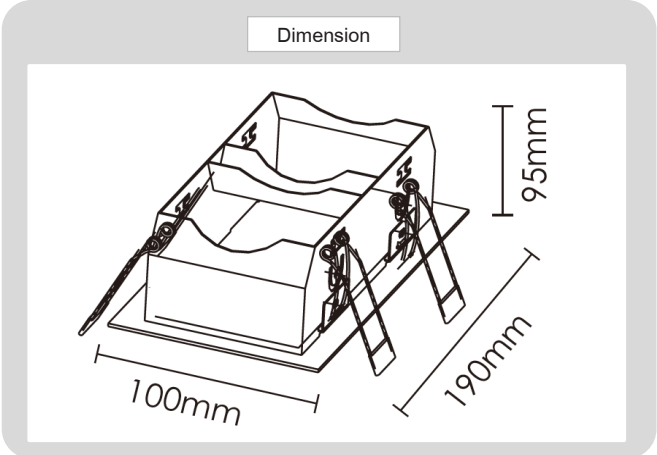

Product

Specification

HOUSING DETAILS

PRODUCT CODE	:	DL-321-GS007-2
NAME	:	RECESSED DOWNLIGHT
BRAND	:	ARTISAN LIGHTING PHUKET
MATERIAL	:	ALUMINUM DIE-CAST
FINISHING	:	POWDER COATED WHITE, BLACK
ADJUSTABLE	:	YES
DIMENSION	:	100 X 190 X H95 mm.
CUT OUT	:	160 X 85 mm.
LAMP TYPE OPTION	:	GU10, MR16 GU5.3, LED COB (CREE)
IP RATING	:	IP 20
REMARK	:	