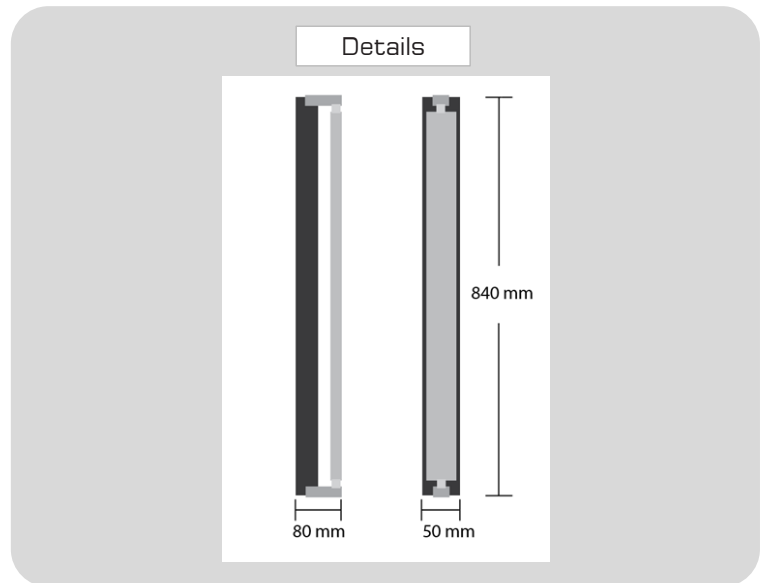

## Specification

PRODUCT CODE	:	WA-326-WBT-100C20W
NAME	:	WALL LAMP
BRAND	:	ARTISAN LIGHTING PHUKET
MATERIAL	:	STAINLESS + ACRYLIC
COLOUR	:	CHROME
LAMP TYPE	:	SMD LED 20W
LED COLOUR	:	2700K
CONTROL GEAR	:	LED POWER SUPPLY
DIMENSION	:	50 x 80 x 840 mm.
IP RATING	:	IP44
REMARK	:	