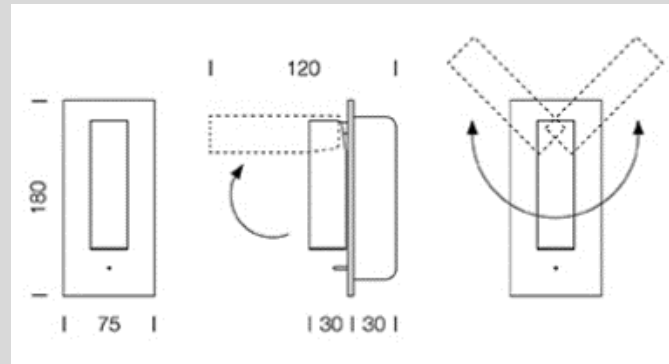

Product

Details

Specification

PRODUCT CODE	:	WA-261-RD10801SN
NAME	:	WALL READING LAMP
BRAND	:	ARTISAN LIGHTING PHUKET
MATERIAL	:	METAL + ALUMINUM
COLOUR	:	SATIN NICKLE
LAMP TYPE	:	LED 3W
LED COLOUR	:	2700K , 3000K , 3200K
INPUT VOLTAGE	:	AC 100~265 V (220V)
CONTROL GEAR	:	LED DRIVER INCLUDED
DIMENSION	:	75 x 120 x180 mm.
WARRANTY	:	2 YEARS
REMARK	:	SWITCH ON BASE