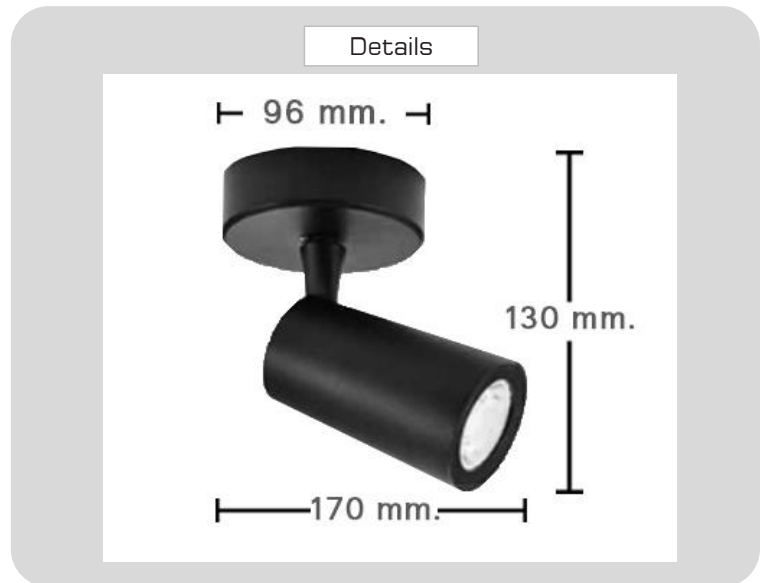

Product

Specification

PRODUCT CODE	:	SP-067-81603 BK/WH
NAME	:	SPOTLIGHT
BRAND	:	ARTISAN LIGHTING PHUKET
MATERIAL	:	ALUMINUM
COLOUR	:	BLACK, WHITE
POWER	:	30W
LAMP COLOUR	:	3000K, 64000K
DIMENSION	:	D96 x 170 x 130 mm.
REMARK	:	